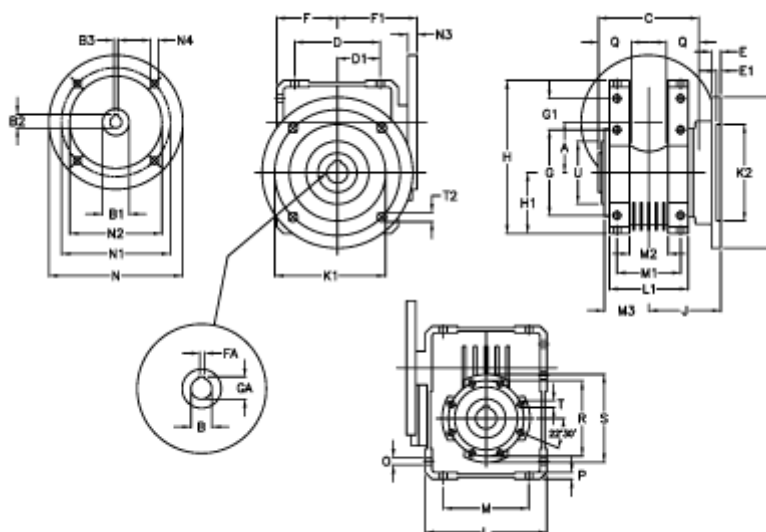

Article number: 392207502054036

Description: Worm Gear with Torque Limiter
W75 L2-UFC-20-P100B5

Measures

A = 75.00	E = 12	H = 220.5	M = 126	N4 = 12,5	U = 90
B = 30	E1 = 5	H1 = 87.0	M1 = 82	O = 10.5	
B1 E7 = 28	F = 87	J = 85.0	M2 = 44	P = 9	
B2 = 31.3	F1 = 120	K = 200	M3 = 58.5	Q = 40	
B3 H9 = 8	FA = 8	K1 = 165	N = 250	R = 110	
C = 127	G = 126	K2 = 130	N1 = 215	S = 125	
D = 109.5	G1 = 46.5	L = 174	N2 = 180	T = M8x14	
D1 = 46.5	GA = 33.3	L1 = 104	N3 = 13.0	T2 = 12.5	